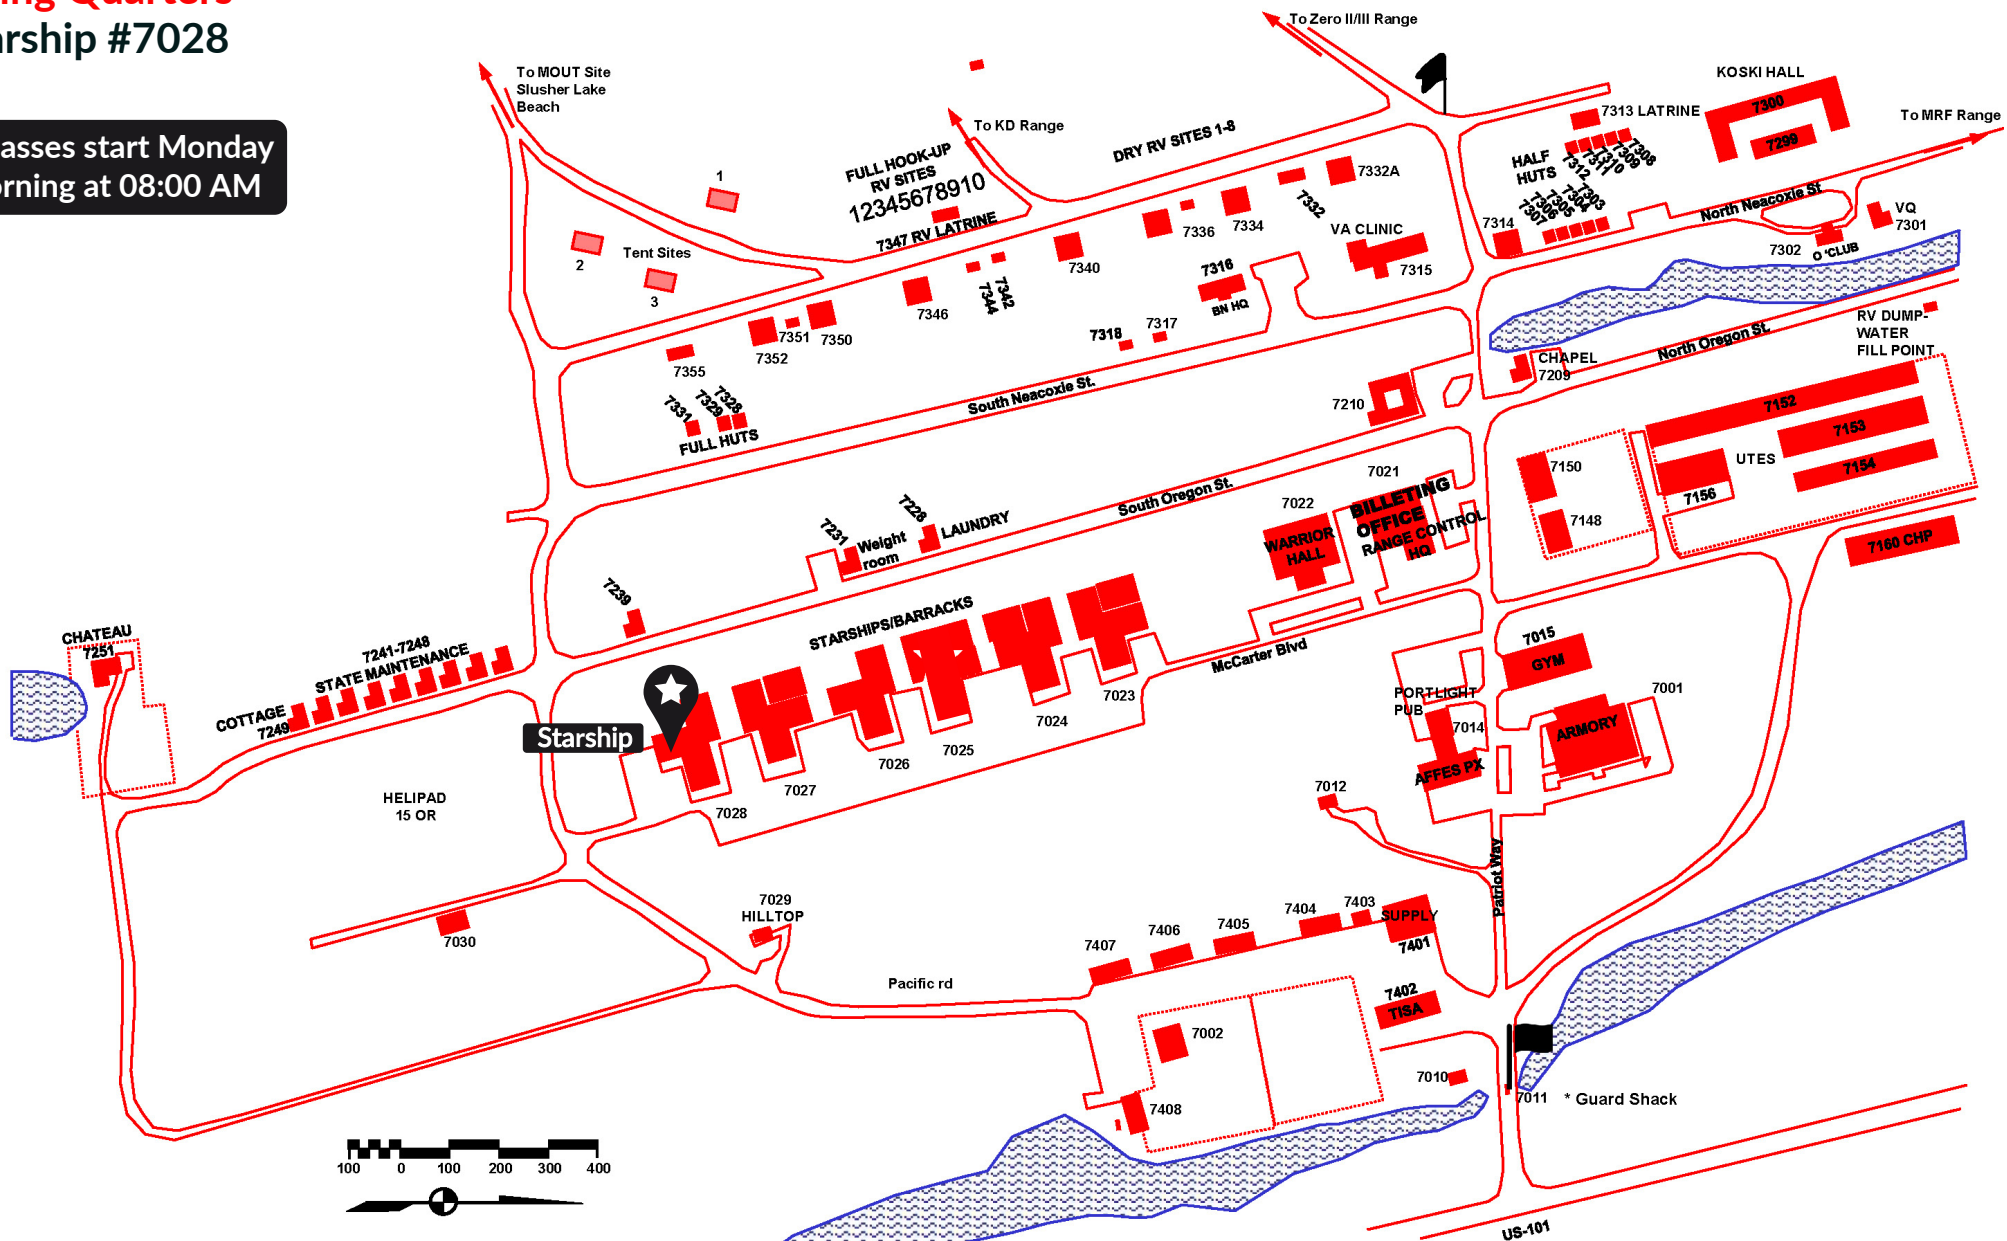

NW Line JATC

Living Quarters Starship #7028

***Classes start Monday
morning at 08:00 AM**

Camp Rilea Armed Forces Training Center

ONLY personnel assigned to units engaged in training are permitted in training areas, training facilities, and ranges. Any unauthorized personnel found in a training area, training facility, or range are subject to immediate removal from Camp Rilea. The paved roads of the cantonment area are the only areas authorized for privately owned vehicles and are considered the boundary for the cantonment area and training areas. All questions will be directed to Camp Rilea Range Control in Bldg 7021.

Starship Layout

Living Quarters / Starship
All Years - #7028

*Classes start Monday morning at 08:00 AM

* Check your Camp Confirmation email for specifics.