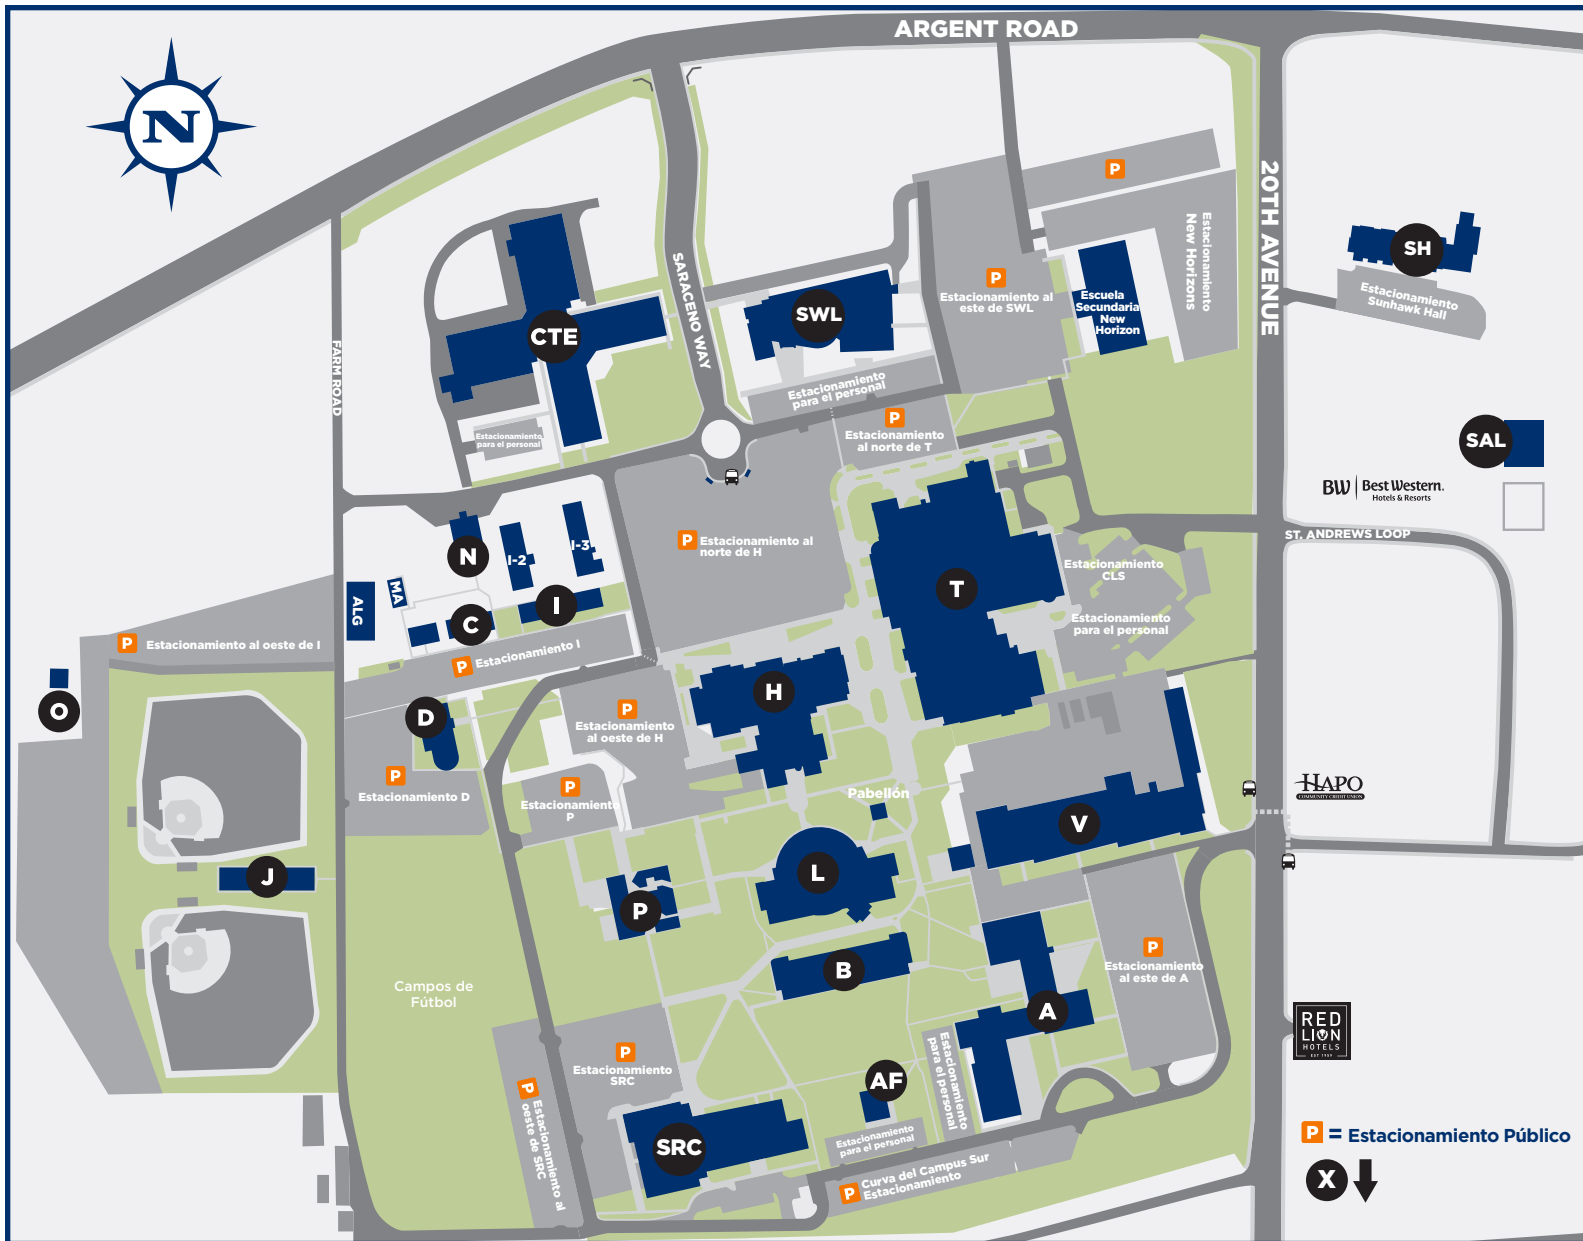

- A Administration Building**
English Language Acquisition, Transitional Studies, Facilities, Human Resources, President's Office
- AF Foundation**
- ALG Greenhouse**
- B Business Building**
School of Business
- C C Building**
- CTE Center for Career & Technical Ed.**
School of Career & Technical Education
- D Planetarium**
- H Hawk Union Building (HUB)**
Hawk Central (Admissions, Cashiering, Financial Aid, Registration), ASCBC, Assessment Center, Bookstore, Career Services, Counseling & Advising, Game Room, Gjerde Center, Student ID, Veterans Center

- SRC Student Recreation Center**
Athletics Office, Esports Arena, Fitness Center, Food Pantry, Gym
- SWL Social Sciences & World Languages**
School of Education, School of Social & Behavioral Sciences
- T Lee R. Thornton Center**
Academic Success Center, CAMP, Disability Support Services, La CASA, School of Computer Science, School of Math, Science & Engineering, Technology Services, Thornton Courtyard, TRIO/SSS, Upward Bound, Workforce Education Center
- V V Building**
Campus Safety and Security, Lost & Found, Parking Services
- X CBAC Building - 1620 N. 20th Ave., Pasco**
Early Childhood Education, Teacher Education

- SRC Centro de Recreación Estudiantil**
Oficina del Centro Deportivo, Arena de Esports (competencia de videojuegos), Despensa de alimentos, Gimnasio
- SWL Ciencias sociales e Idiomas del Mundo**
Escuela de Educación, Escuela de Ciencias Sociales y Comportamiento
- T Centro Lee R. Thornton**
Centro de éxito académico, CAMP, Servicios de informática, Centro de recursos, La CASA, Adquisición del idioma inglés, Escuela de ciencias de computación, Escuela de matemáticas, Ciencias e ingeniería, Servicios de tecnología, Patio Thornton
- V Edificio Vocacional**
Seguridad y protección del campus, Objetos extraviados, Servicios de estacionamiento
- X Edificio de CBAC - 1620 N. 20th Ave., Pasco**
Educación temprana, Capacitación para maestros