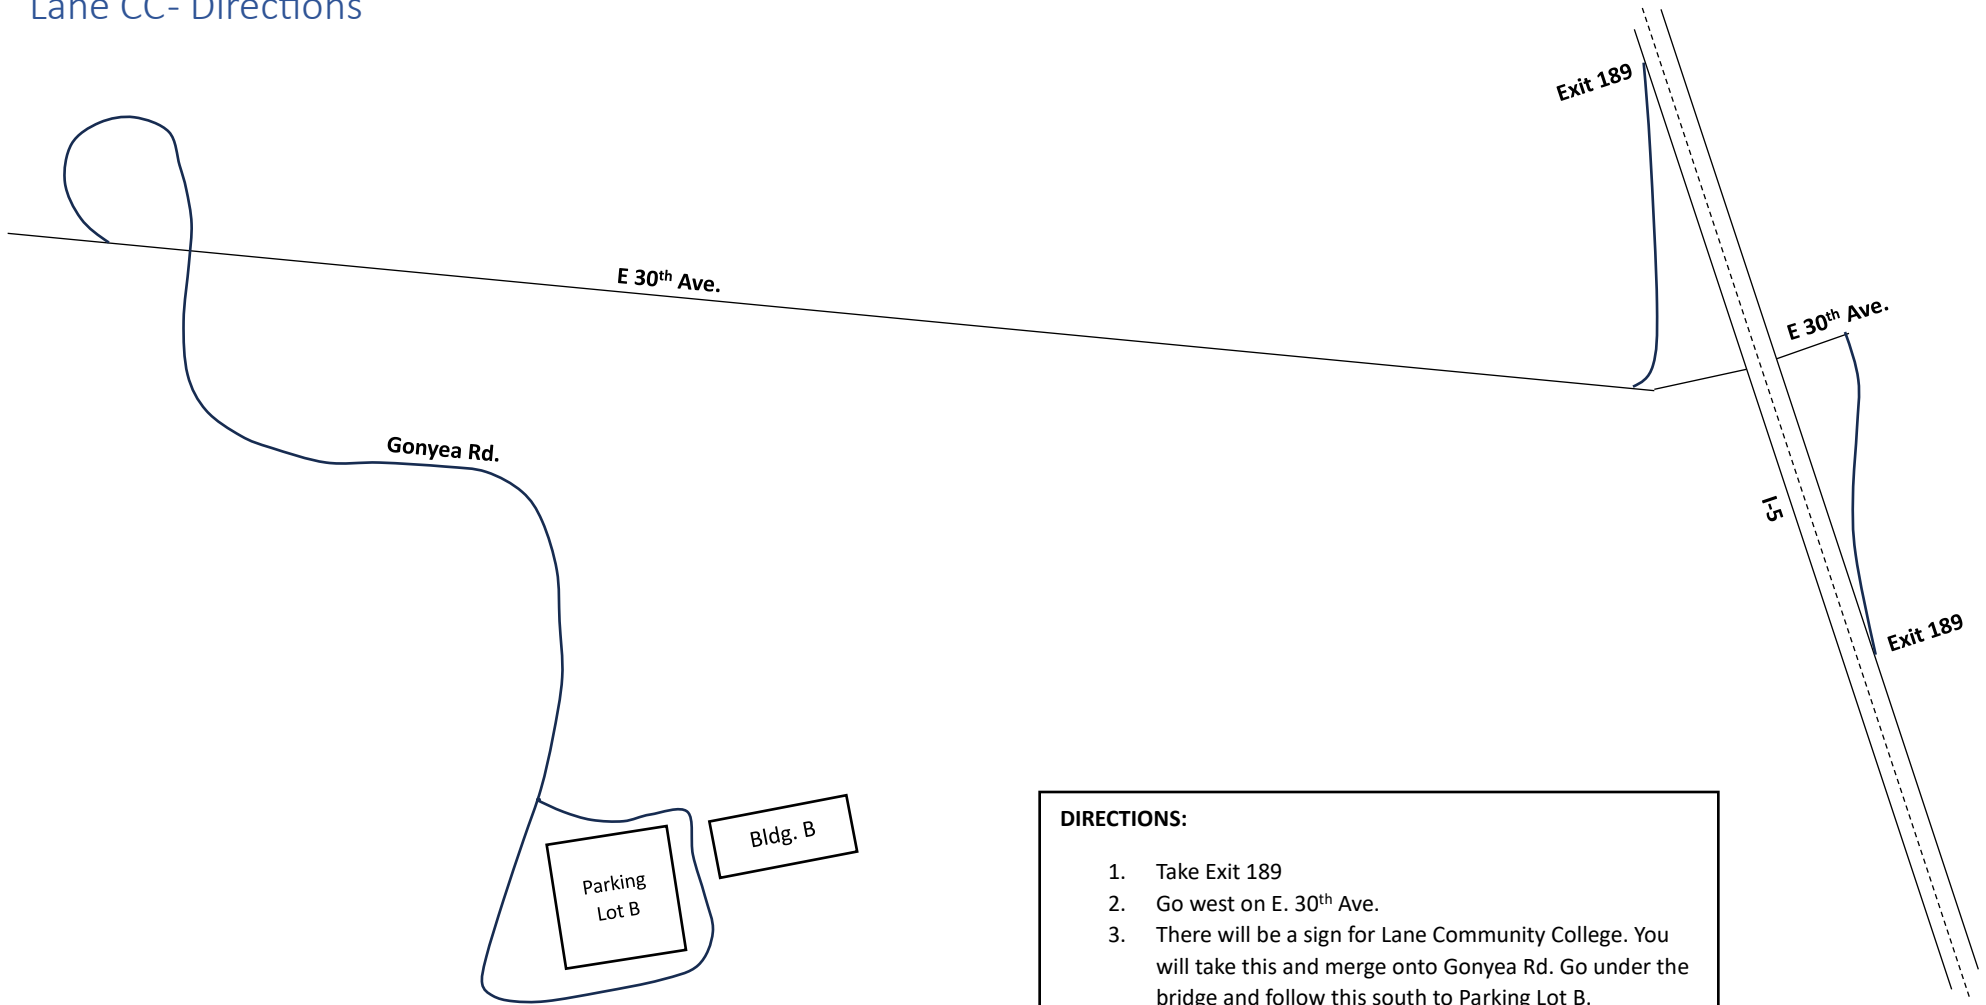

Lane CC- Directions

- DIRECTIONS:**
1. Take Exit 189
 2. Go west on E. 30th Ave.
 3. There will be a sign for Lane Community College. You will take this and merge onto Gonyea Rd. Go under the bridge and follow this south to Parking Lot B.
 4. On the east side of the parking lot is Building B.
 5. Classes are held in this building.
 - 1st Year - Room 202
 - 2nd Year - Room 203
 - 3rd Year – Room 204